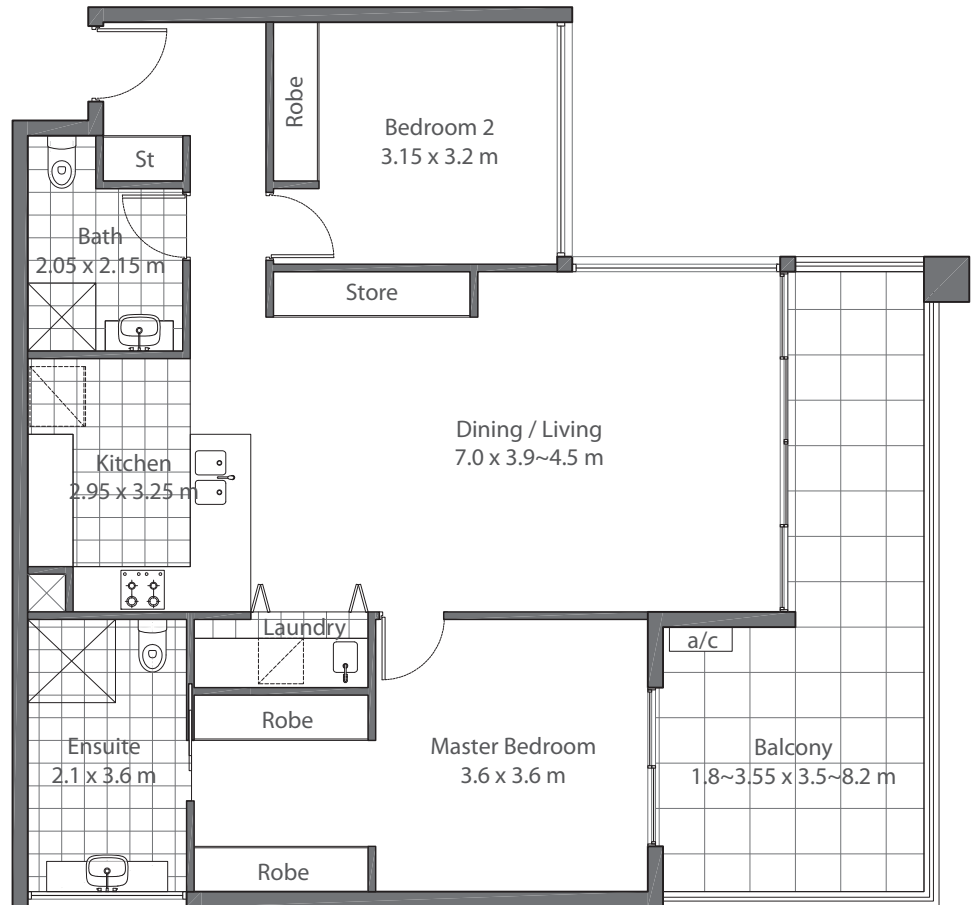

Apartment 50 / 65
Level 1

Apartment 54 / 70
Level 2

Apartment 56 / 74
Level 3

Internal Area 103.5 sqm
Balcony Area 20.7 sqm

Key Plan

Scale 1:100