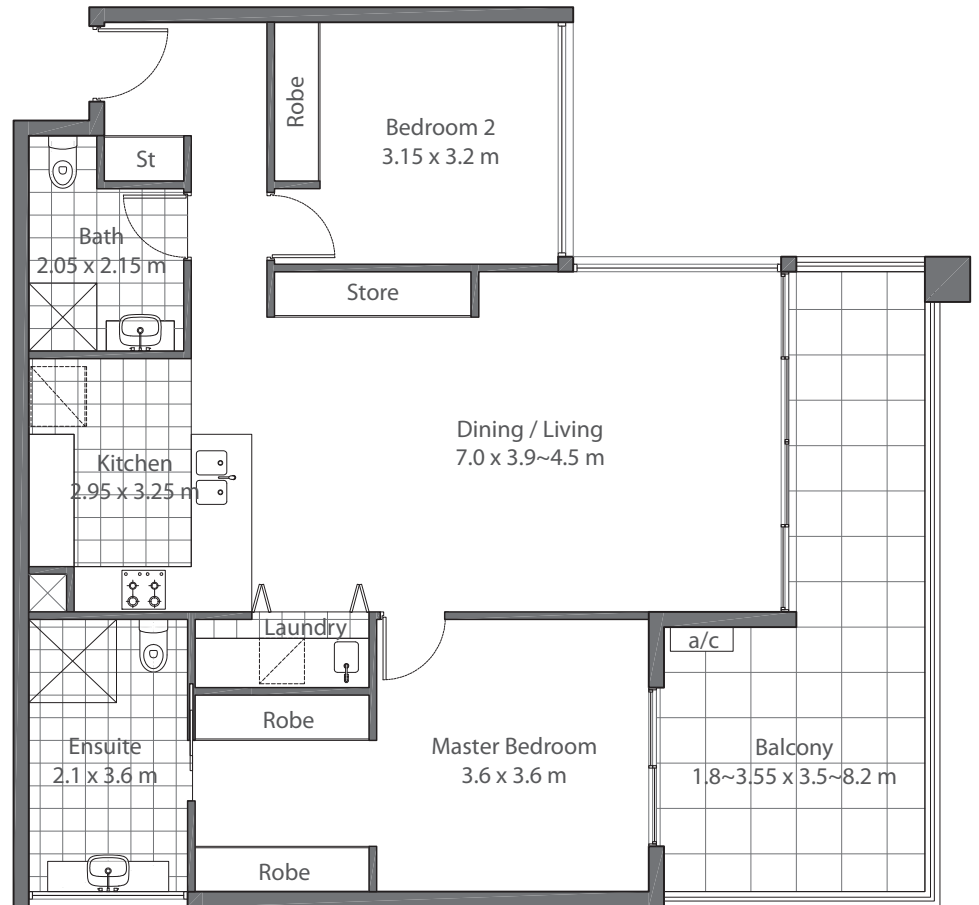

Apartment 50 / 65  
Level 1

Apartment 54 / 70  
Level 2

Apartment 56 / 74  
Level 3

Internal Area 103.5 sqm  
Balcony Area 20.7 sqm

Key Plan

Scale 1:100