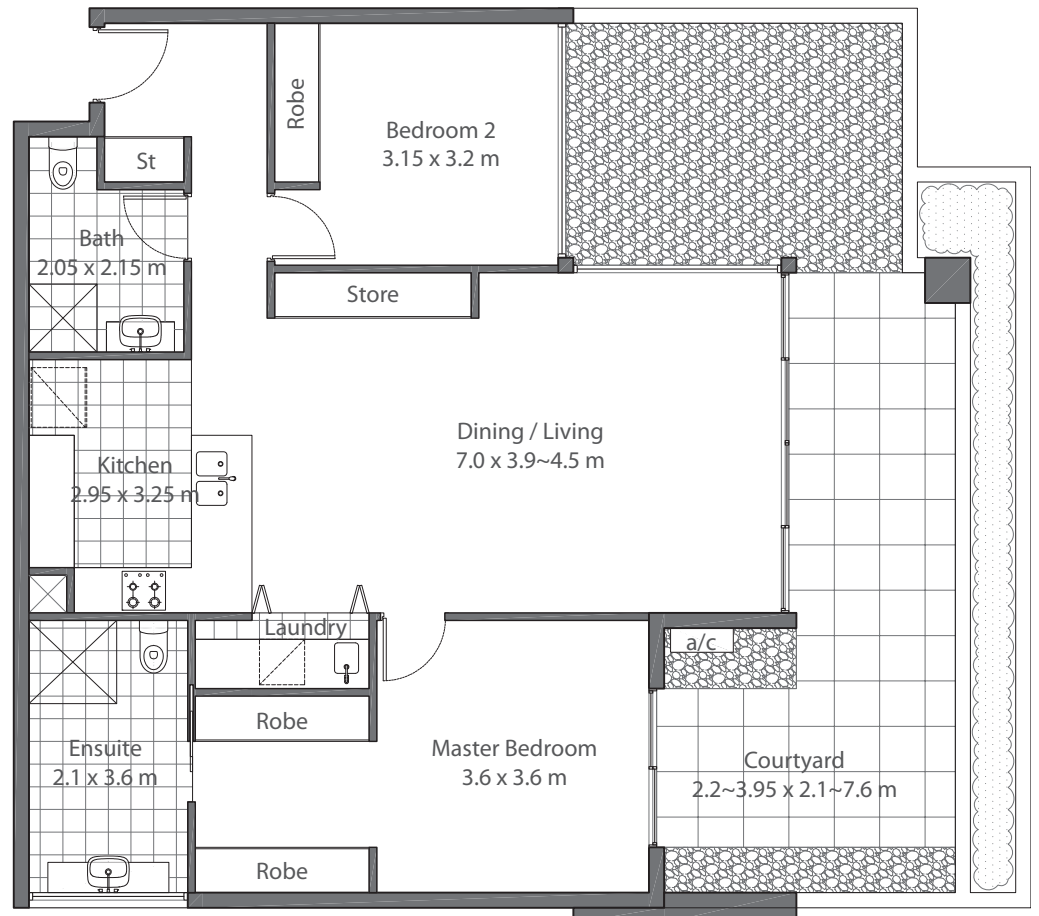

Apartment 46  
Ground Level

Internal Area 103.5 sqm  
Courtyard Area 46.9 sqm

Key Plan

Scale 1:100