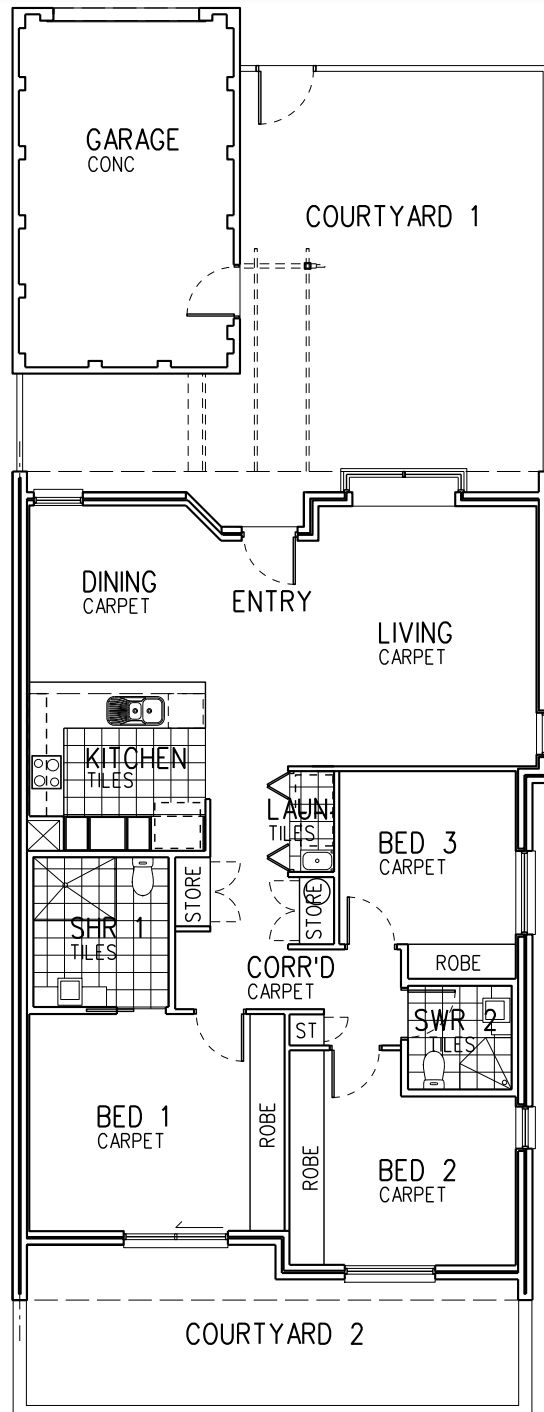

Villa 1, 8, 12, 18
Villa 3, 13, 14 (mirror reversed)

3 Bedroom Villa

Internal Area: 137.5 sqm
Garage: 24.7 sqm
Courtyard Area: 40.9 sqm

This floor plan is not to scale and is for marketing purposes only.
Any dimensions and areas shown are indicative.

3 Bedroom Villa

Villa 11

Internal Area: 122.2 sqm
 Garage: 25 sqm
 Courtyard Area: 45.9 & 24.9 sqm

Villa 21

Internal Area: 122.2 sqm
 Garage: 25 sqm
 Courtyard Area: 32.3 & 24.9 sqm

This floor plan is not to scale and is for marketing purposes only. Any dimensions and areas shown are indicative.

Villa 22
 Villa 27 (Mirror reversed)

3 Bedroom Villa

Internal Area: 119.3 sqm
 Garage: 25 sqm
 Courtyard Area: 44.3 & 49.9 sqm (Villa 22)
 62.6 & 37.8 sqm (Villa 27)

This floor plan is not to scale and is for marketing purposes only. Any dimensions and areas shown are indicative.