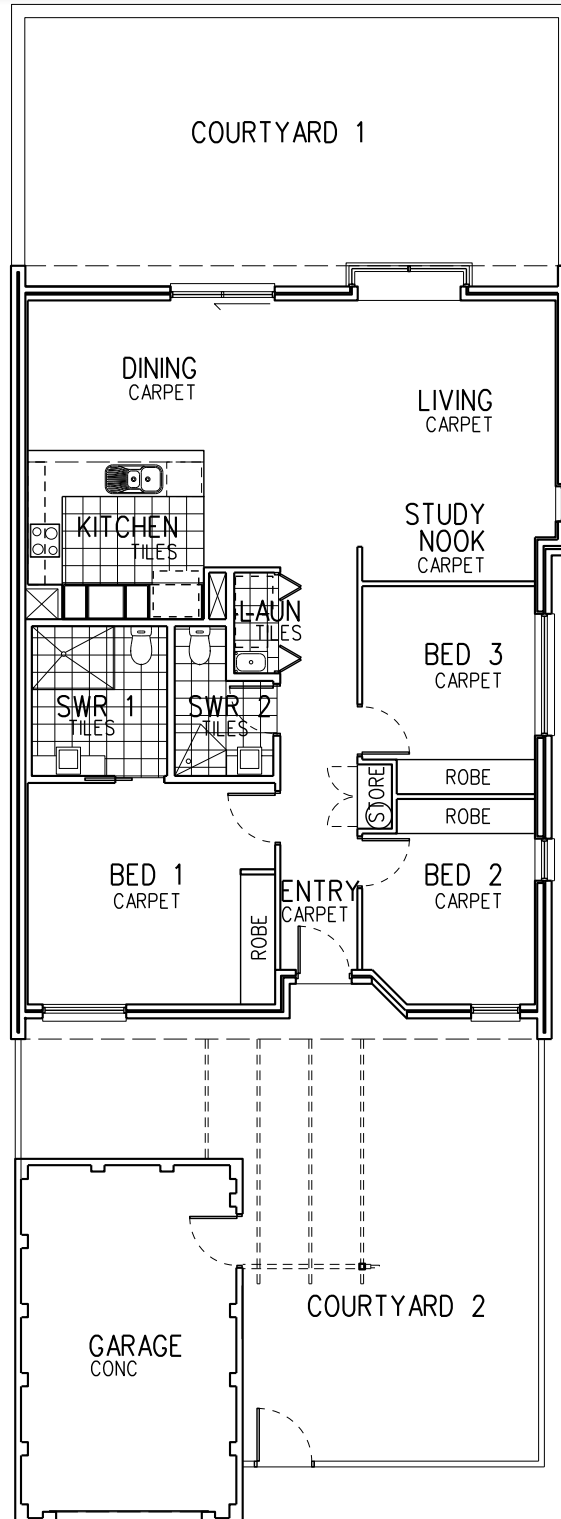

Villa 1, 8, 12, 18
Villa 3, 13, 14 (mirror reversed)

3 Bedroom Villa

Internal Area: 137.5 sqm
Garage: 24.7 sqm
Courtyard Area: 40.9 sqm

This floor plan is not to scale and is for marketing purposes only.
Any dimensions and areas shown are indicative.

3 Bedroom Villa

Villa 11

Internal Area: 122.2 sqm
 Garage: 25 sqm
 Courtyard Area: 45.9 & 24.9 sqm

Villa 21

Internal Area: 122.2 sqm
 Garage: 25 sqm
 Courtyard Area: 32.3 & 24.9 sqm

This floor plan is not to scale and is for marketing purposes only. Any dimensions and areas shown are indicative.

Villa 22
 Villa 27 (Mirror reversed)

3 Bedroom Villa

Internal Area: 119.3 sqm
 Garage: 25 sqm
 Courtyard Area: 44.3 & 49.9 sqm (Villa 22)
 62.6 & 37.8 sqm (Villa 27)

This floor plan is not to scale and is for marketing purposes only. Any dimensions and areas shown are indicative.