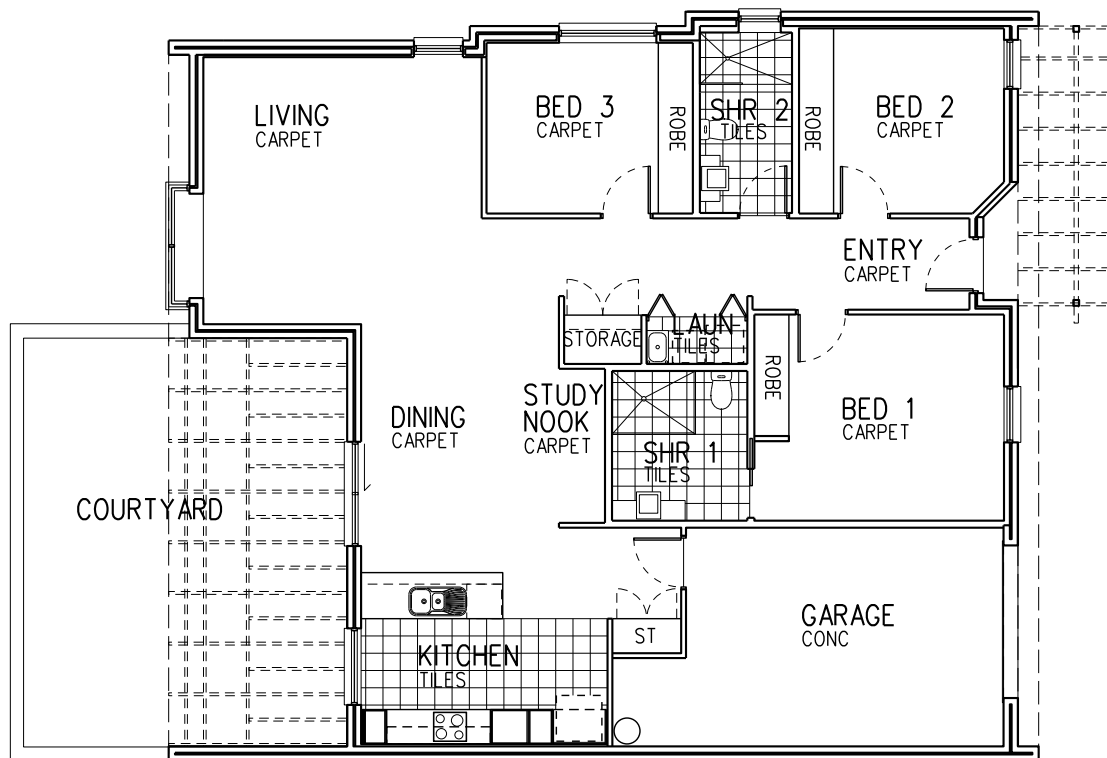

Villa 1, 8, 12, 18
Villa 3, 13, 14 (mirror reversed)

3 Bedroom Villa

Internal Area: 137.5 sqm
Garage: 24.7 sqm
Courtyard Area: 40.9 sqm

This floor plan is not to scale and is for marketing purposes only.
Any dimensions and areas shown are indicative.

3 Bedroom Villa

Villa 11

Internal Area: 122.2 sqm
 Garage: 25 sqm
 Courtyard Area: 45.9 & 24.9 sqm

Villa 21

Internal Area: 122.2 sqm
 Garage: 25 sqm
 Courtyard Area: 32.3 & 24.9 sqm

This floor plan is not to scale and is for marketing purposes only. Any dimensions and areas shown are indicative.

Villa 22
 Villa 27 (Mirror reversed)

3 Bedroom Villa

Internal Area: 119.3 sqm
 Garage: 25 sqm
 Courtyard Area: 44.3 & 49.9 sqm (Villa 22)
 62.6 & 37.8 sqm (Villa 27)

This floor plan is not to scale and is for marketing purposes only. Any dimensions and areas shown are indicative.