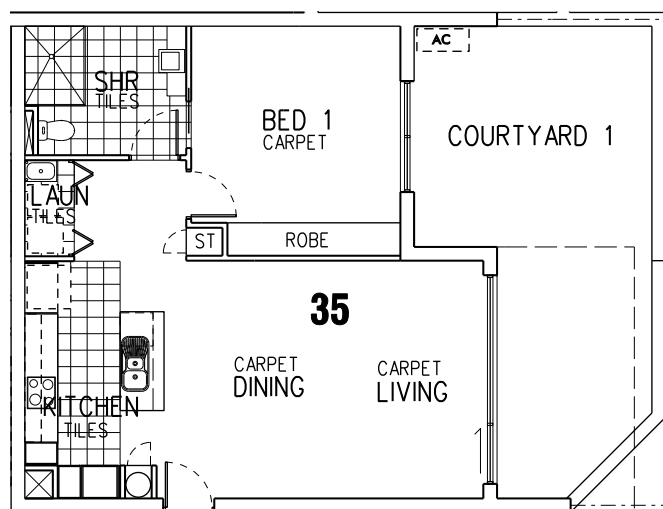

1 Bedroom Apartment

Ground Floor

Internal Area: 74.6 sqm

Courtyard Area: 31 sqm

This floor plan is not to scale and is for marketing purposes only.
Any dimensions and areas shown are indicative.

1 Bedroom Apartment

First Floor
Internal Area: 74.6 sqm
Balcony Area: 10.8 sqm

This floor plan is not to scale and is for marketing purposes only.
Any dimensions and areas shown are indicative.

Apartment 35

1 Bedroom Apartment

Ground Floor

Internal Area: 72 sqm

Courtyard Area: 28.8 sqm

This floor plan is not to scale and is for marketing purposes only.
Any dimensions and areas shown are indicative.

1 Bedroom Apartment

First Floor