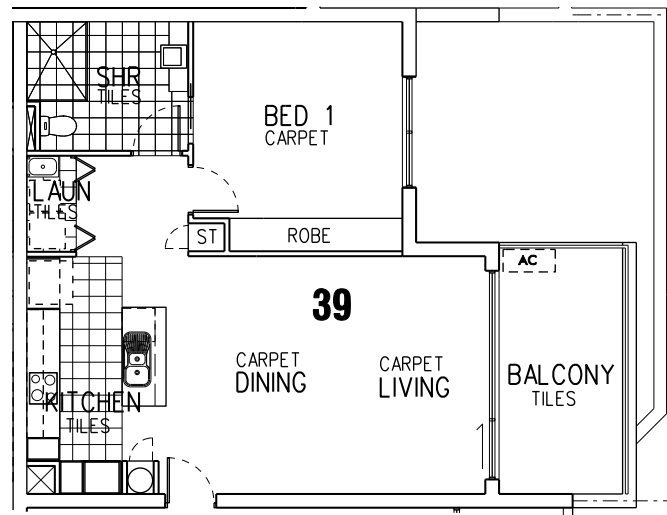

1 Bedroom Apartment

Ground Floor

Internal Area: 74.6 sqm

Courtyard Area: 31 sqm

This floor plan is not to scale and is for marketing purposes only.
Any dimensions and areas shown are indicative.

1 Bedroom Apartment

First Floor
Internal Area: 74.6 sqm
Balcony Area: 10.8 sqm

This floor plan is not to scale and is for marketing purposes only.
Any dimensions and areas shown are indicative.

Apartment 35

1 Bedroom Apartment

Ground Floor

Internal Area: 72 sqm

Courtyard Area: 28.8 sqm

This floor plan is not to scale and is for marketing purposes only.
Any dimensions and areas shown are indicative.

1 Bedroom Apartment

First Floor