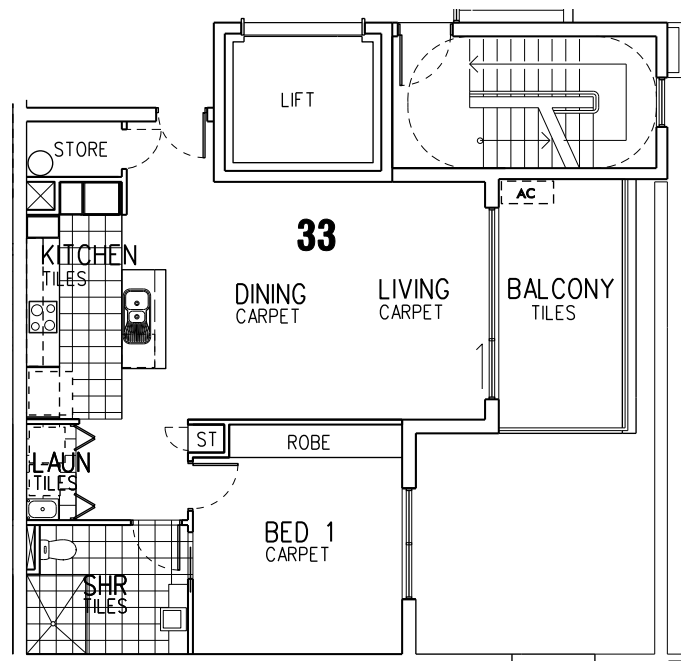

1 Bedroom Apartment

Ground Floor

Internal Area: 74.6 sqm

Courtyard Area: 31 sqm

This floor plan is not to scale and is for marketing purposes only.
Any dimensions and areas shown are indicative.

1 Bedroom Apartment

First Floor
Internal Area: 74.6 sqm
Balcony Area: 10.8 sqm

This floor plan is not to scale and is for marketing purposes only.
Any dimensions and areas shown are indicative.

Apartment 35

1 Bedroom Apartment

Ground Floor

Internal Area: 72 sqm

Courtyard Area: 28.8 sqm

This floor plan is not to scale and is for marketing purposes only.
Any dimensions and areas shown are indicative.

1 Bedroom Apartment

First Floor